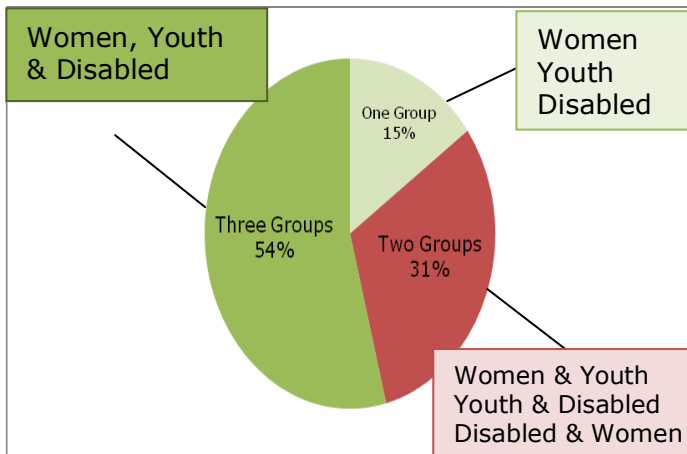

APPLICATION STATISTICS (168 applications in total)

I. Location of Applicants

Sabancı Foundation received 168 applications from 48 different cities in Turkey. The distribution of applications from different regions is shown below and left:

Location	# of Applications	Cities
Marmara	47	7
East and South East Anatolia	37	13
Anatolia	40	8
Aegean	14	5
Black Sea	12	8
Mediterranean	18	7
TOTAL	168	48

II. Target Group of Project

The Social Development Grant Program strategy places particular emphasis on adding different 'lenses' of gender, youth and disabilities. The target group distribution of 168 applications is as shown below:

III. Focus Area of Project

The specific areas of focus for the Social Development Grant Program are Social Justice, Participation and Economic Participation. The focus area distribution (by subject area) of 168 applications is as shown below: