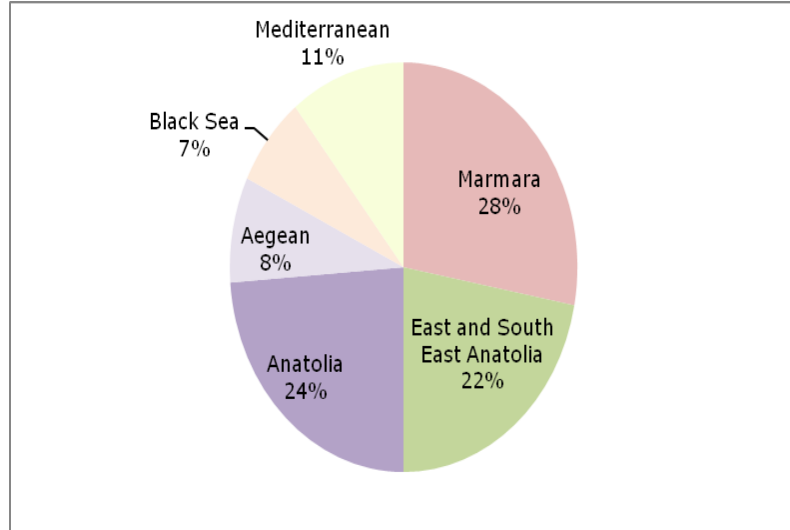

APPLICATION STATISTICS (168 applications in total)

I. Location of Applicants

Sabancı Foundation received 168 applications from 48 different cities in Turkey. The distribution of applications from different regions is shown below and left:

Location	# of Applications	Cities
Marmara	47	7
East and South East Anatolia	37	13
Anatolia	40	8
Aegean	14	5
Black Sea	12	8
Mediterranean	18	7
TOTAL	168	48

II. Target Group of Project

The Social Development Grant Program strategy places particular emphasis on adding different 'lenses' of gender, youth and disabilities. The target group distribution of 168 applications is as shown below:

III. Focus Area of Project

The specific areas of focus for the Social Development Grant Program are Social Justice, Participation and Economic Participation. The focus area distribution (by subject area) of 168 applications is as shown below: